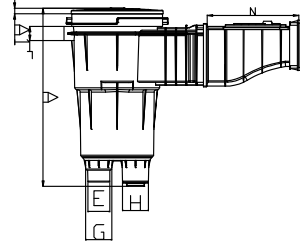

Mirror Skimmer

Also available in coloured parts

MIRROR SKIMMER COFIES

Description	Vinyl Item
Large mouth mirror pool skimmer	3139
Light grey large mouth mirror pool skimmer	3139LG

It is recommended that you use a water level regulator with a mirror pool skimmer. Item: 3150

Dim.	A	A1	B	C	C3	D2	E1	F	G	H	L	M	N
mm	483.8	14.5	250.3	634	117.4	142.5	539.1	60	70	70	38	38	249.2

Skimmer - Kripsol®

Skimmer dimension - small track

Skimmer dimension - wide track

Description	Concrete Item	Vinyl Item	Vinyl with Insert Item
Skimmer SKS Small Track Concrete Kripsol®	060110100000	-	-
Skimmer SKSL Small Track Vinyl Kripsol®	-	060110200000	-
Skimmer SKSLI Small Track Vinyl With Insert	-	-	060110300000
Skimmer SKA Wide Track Concrete Kripsol®	060111100000	-	-
Skimmer SKAL Wide Track Vinyl Kripsol®	-	060111200000	-
Skimmer SKALI Wide Track Vinyl With Insert	-	-	060111300000