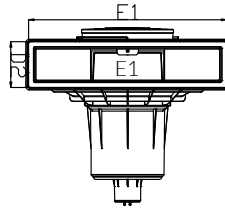

Mirror Skimmer

Also available in coloured parts

MIRROR SKIMMER COFIES

Description	Vinyl Item
Large mouth mirror pool skimmer	3139
Light grey large mouth mirror pool skimmer	3139LG

It is recommended that you use a water level regulator with a mirror pool skimmer. Item: 3150

Dim.	A	A1	B	C	C3	D2	E1	F	G	H	L	M	N
mm	483.8	14.5	250.3	634	117.4	142.5	539.1	60	70	70	38	38	249.2

Skimmer - Kripsol®

Skimmer dimension - small track

Skimmer dimension - wide track

Description	Concrete Item	Vinyl Item	Vinyl with Insert Item
Skimmer SKS Small Track Concrete Kripsol®	060110100000	-	-
Skimmer SKSL Small Track Vinyl Kripsol®	-	060110200000	-
Skimmer SKSLI Small Track Vinyl With Insert	-	-	060110300000
Skimmer SKA Wide Track Concrete Kripsol®	060111100000	-	-
Skimmer SKAL Wide Track Vinyl Kripsol®	-	060111200000	-
Skimmer SKALI Wide Track Vinyl With Insert	-	-	060111300000