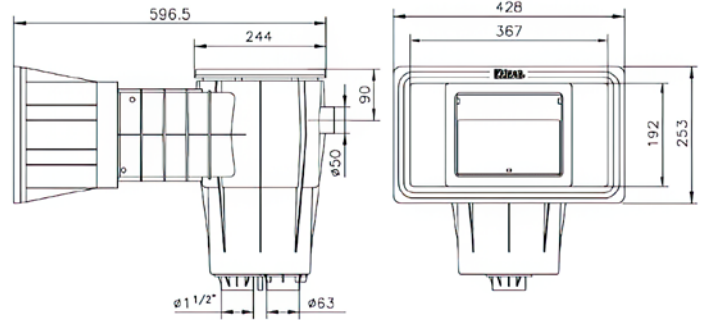

Mirror Skimmer

Also available in coloured parts

MIRROR SKIMMER COFIES

Description	Vinyl Item
Large mouth mirror pool skimmer	3139
Light grey large mouth mirror pool skimmer	3139LG

It is recommended that you use a water level regulator with a mirror pool skimmer. Item: 3150

Dim.	A	A1	B	C	C3	D2	E1	F	G	H	L	M	N
mm	483.8	14.5	250.3	634	117.4	142.5	539.1	60	70	70	38	38	249.2

Skimmer - Kripsol®

Skimmer dimension - small track

Skimmer dimension - wide track

Description	Concrete Item	Vinyl Item	Vinyl with Insert Item
Skimmer SKS Small Track Concrete Kripsol®	060110100000	-	-
Skimmer SKSL Small Track Vinyl Kripsol®	-	060110200000	-
Skimmer SKSLI Small Track Vinyl With Insert	-	-	060110300000
Skimmer SKA Wide Track Concrete Kripsol®	060111100000	-	-
Skimmer SKAL Wide Track Vinyl Kripsol®	-	060111200000	-
Skimmer SKALI Wide Track Vinyl With Insert	-	-	060111300000