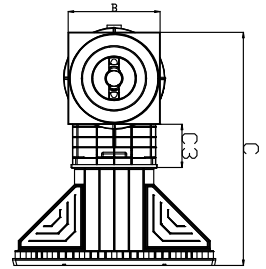

Mirror Skimmer

Also available in coloured parts

MIRROR SKIMMER COFIES

Description	Vinyl Item
Large mouth mirror pool skimmer	3139
Light grey large mouth mirror pool skimmer	3139LG

It is recommended that you use a water level regulator with a mirror pool skimmer. Item: 3150

Dim.	A	A1	B	C	C3	D2	E1	F	G	H	L	M	N
mm	483.8	14.5	250.3	634	117.4	142.5	539.1	60	70	70	38	38	249.2

Skimmer - Kripsol®

Skimmer dimension - small track

Skimmer dimension - wide track

Description	Concrete Item	Vinyl Item	Vinyl with Insert Item
Skimmer SKS Small Track Concrete Kripsol®	060110100000	-	-
Skimmer SKSL Small Track Vinyl Kripsol®	-	060110200000	-
Skimmer SKSLI Small Track Vinyl With Insert	-	-	060110300000
Skimmer SKA Wide Track Concrete Kripsol®	060111100000	-	-
Skimmer SKAL Wide Track Vinyl Kripsol®	-	060111200000	-
Skimmer SKALI Wide Track Vinyl With Insert	-	-	060111300000