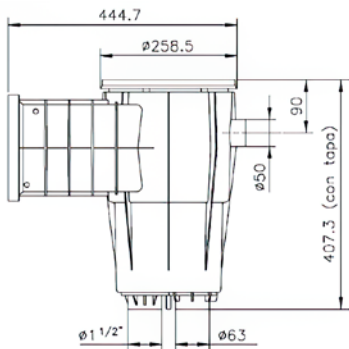

Mirror Skimmer

Also available in coloured parts

MIRROR SKIMMER COFIES

Description	Vinyl Item
Large mouth mirror pool skimmer	3139
Light grey large mouth mirror pool skimmer	3139LG

It is recommended that you use a water level regulator with a mirror pool skimmer. Item: 3150

Dim.	A	A1	B	C	C3	D2	E1	F	G	H	L	M	N
mm	483.8	14.5	250.3	634	117.4	142.5	539.1	60	70	70	38	38	249.2

Skimmer - Kripsol®

Skimmer dimension - small track

Skimmer dimension - wide track

Description	Concrete Item	Vinyl Item	Vinyl with Insert Item
Skimmer SKS Small Track Concrete Kripsol®	060110100000	-	-
Skimmer SKSL Small Track Vinyl Kripsol®	-	060110200000	-
Skimmer SKSLI Small Track Vinyl With Insert	-	-	060110300000
Skimmer SKA Wide Track Concrete Kripsol®	060111100000	-	-
Skimmer SKAL Wide Track Vinyl Kripsol®	-	060111200000	-
Skimmer SKALI Wide Track Vinyl With Insert	-	-	060111300000